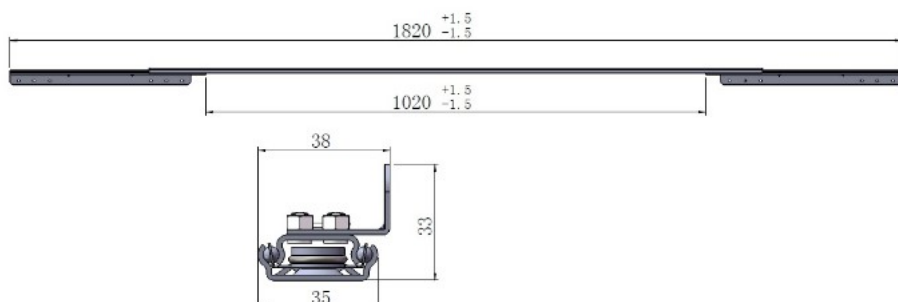

PRODUCT SHEET

Description:

Synchron Slide S 1250/1020, Opening 1020mm, Wing 370mm, Total Open Length:1820mm, Closed Length:1250mm, Load Cap., 60 Kg. Profile Height:35mm, Mounting Height:38mm, Steel, Thickness 1,5mm

Item number:

24.03.561-0

Units	Box	Carton	HS Code	Barcode
Pair	1	10	8302420090	 5704866088213

SISO A/S

Mileparken 11
DK-2740 Skovlunde
Denmark
VAT: DK 24786013

Phone +45 45 830 900

www.siso.dk
siso@siso.dk

Danske Bank
Nytorv Branch
Copenhagen
SWIFT: DABADKKK

Account no.
4180 3112 112936
IBAN Account
DK7230003112112936