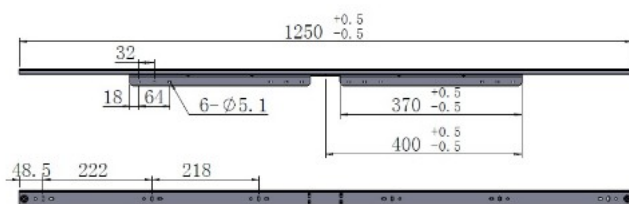

PRODUCT SHEET

Description:

Synchron Slide S 1250/1020, Opening 1020mm, Wing 370mm, Total Open Length:1820mm, Closed Length:1250mm, Load Cap., 60 Kg. Profile Height:35mm, Mounting Height:38mm, Steel, Thickness 1,5mm

Item number:

24.03.561-0

Units	Box	Carton	HS Code	Barcode
Pair	1	10	8302420090	 5704866088213

SISO A/S

Mileparken 11
DK-2740 Skovlunde
Denmark
VAT: DK 24786013

Phone +45 45 830 900

www.siso.dk
siso@siso.dk

Danske Bank
Nytorv Branch
Copenhagen
SWIFT: DABADKKK

Account no.
4180 3112 112936
IBAN Account
DK7230003112112936